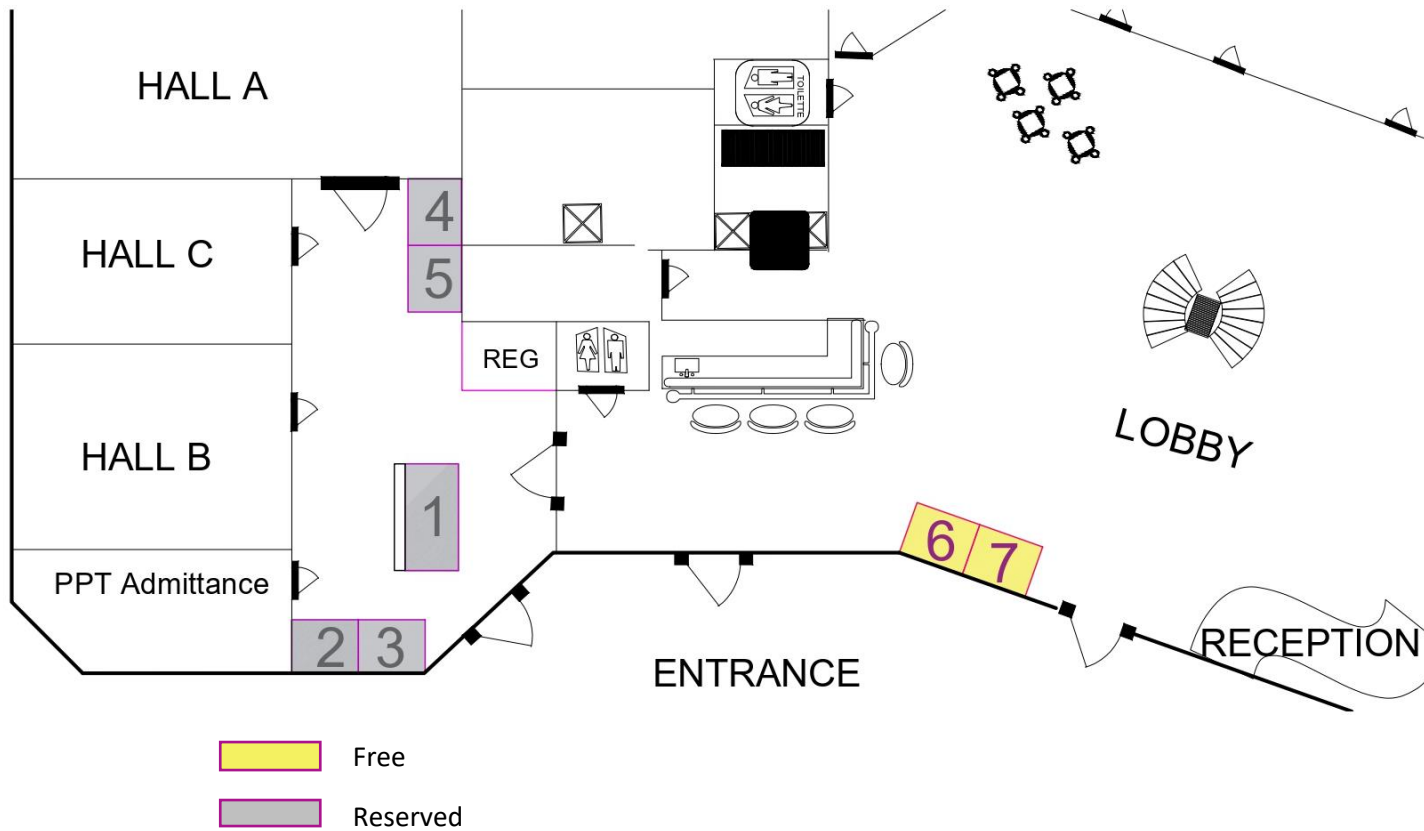

CETRA 2022 – CONFERENCE AREA MAP

CETRA 2022 – EXHIBITION SPACE LAYOUT

Stand no.	Area	Price
1 - 5	5m ²	1750 Eur
6,7	5m ²	1500 Eur