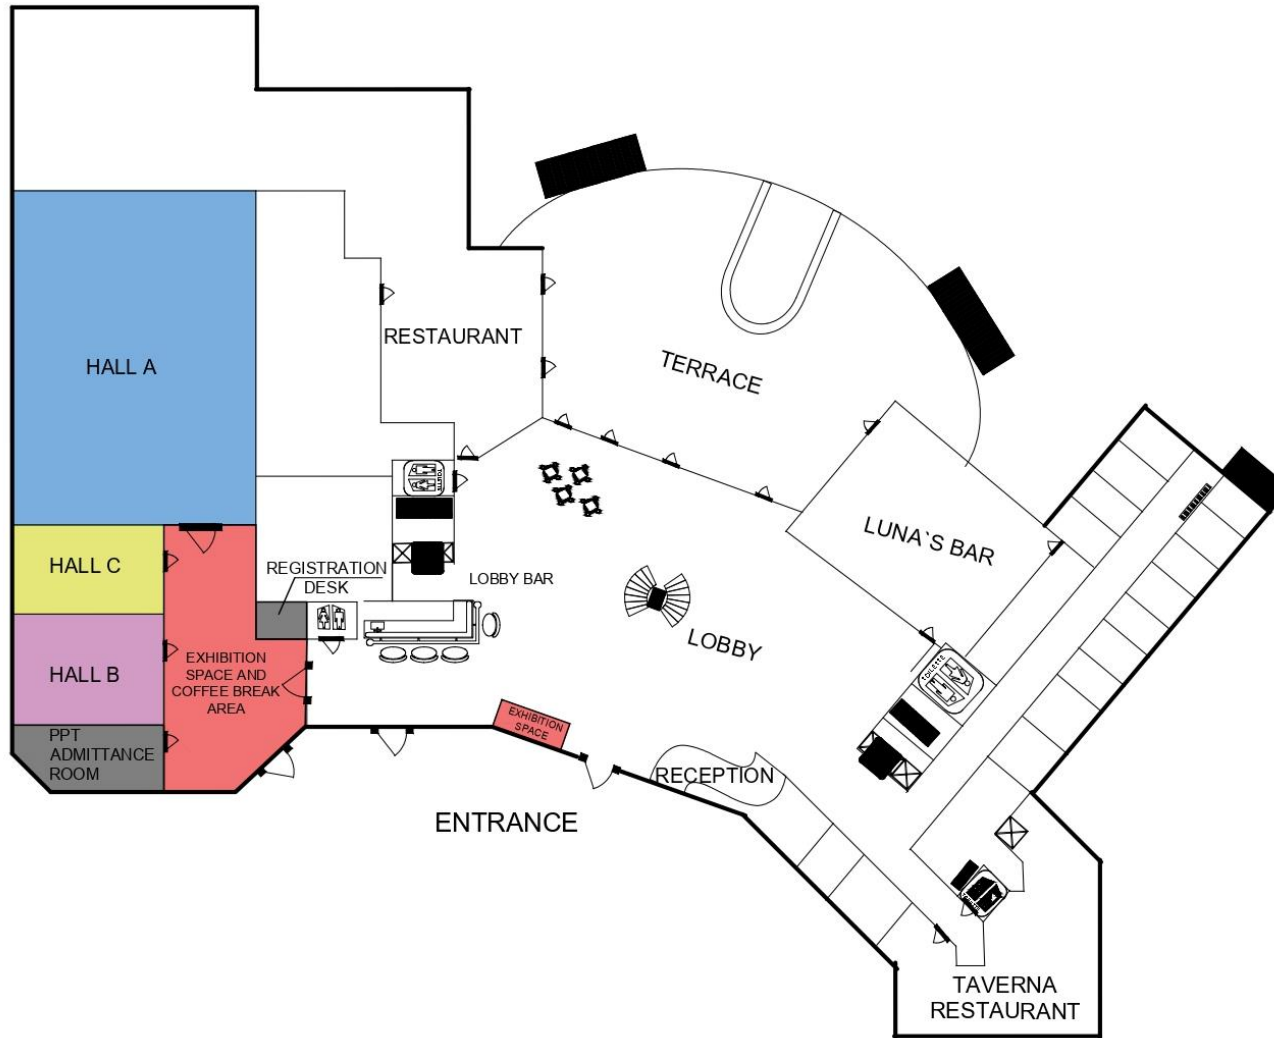

CETRA 2022 – CONFERENCE AREA MAP

CETRA 2022 – EXHIBITION SPACE LAYOUT

Stand no.	Area	Price
1 - 5	5m ²	1750 Eur
6,7	5m ²	1500 Eur